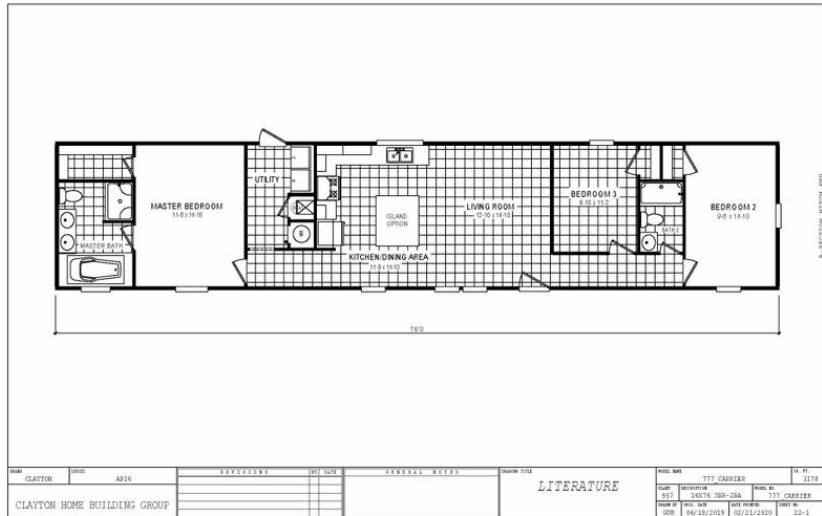

## 777 "COOL BREEZE" 7616 Model number: 57CBZ16763AH20

**3 beds • 2 baths • 1216 sq.ft. • 16' width • 76' depth**

Our home building facilities invest in continuous product and process improvements. Plans, dimensions, features, materials, specifications and availability are subject to change without notice or obligation. Renderings and floor plans are representative likenesses of our homes and may differ from the actual homes. We invite you to tour a Home Center near you and inspect the highest value in quality housing available or call (252) 316-8245 to speak with a Home Consultant. Copyright 2017, CMH. All rights reserved.