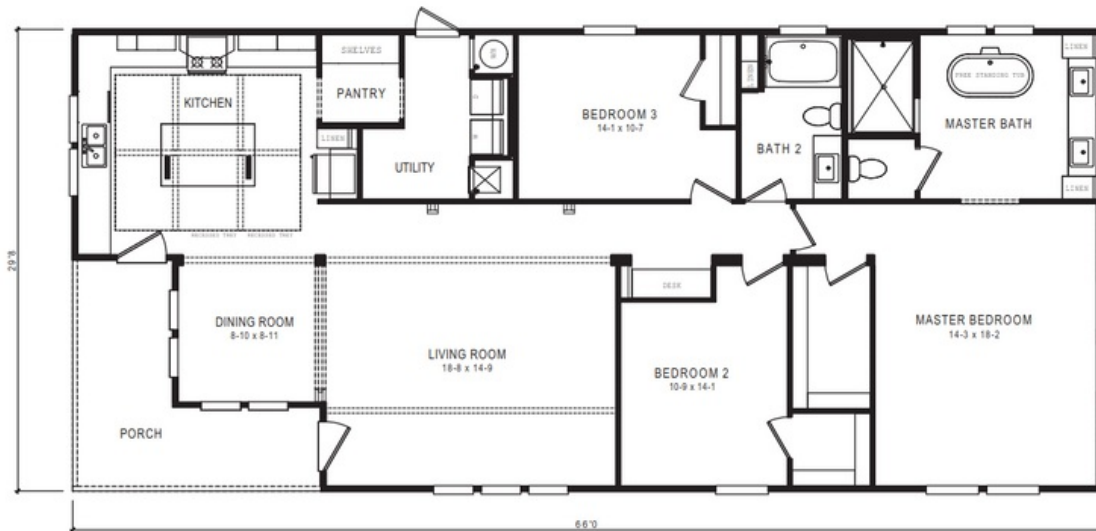

1434 CAROLINA "SOUTHERN BELLE"

Model number: 58CAR32663AH20

4 beds • 2 baths • 2112 sq.ft. • 32' width • 66' depth

Our home building facilities invest in continuous product and process improvements. Plans, dimensions, features, materials, specifications and availability are subject to change without notice or obligation. Renderings and floor plans are representative likenesses of our homes and may differ from the actual homes. We invite you to tour a Home Center near you and inspect the highest value in quality housing available or call (252) 316-8245 to speak with a Home Consultant. Copyright 2017, CMH. All rights reserved.