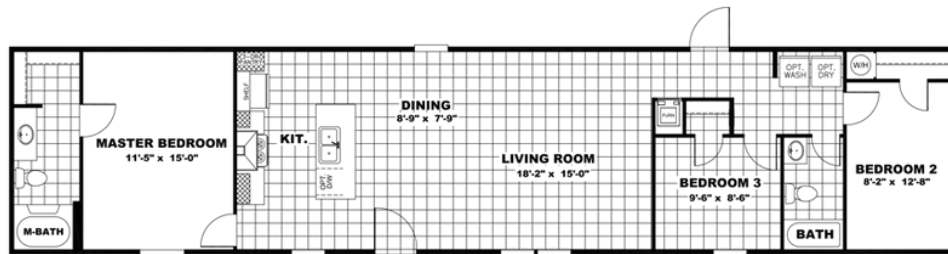

THE NEW BREEZE I

THE NEW BREEZE I Model number: 29SSP16723AH19

3 beds • 2 baths • 1152 sq.ft. • 16' width • 72' depth

Our home building facilities invest in continuous product and process improvements. Plans, dimensions, features, materials, specifications and availability are subject to change without notice or obligation. Renderings and floor plans are representative likenesses of our homes and may differ from the actual homes. We invite you to tour a Home Center near you and inspect the highest value in quality housing available or call (252) 316-8245 to speak with a Home Consultant. Copyright 2017, CMH. All rights reserved.