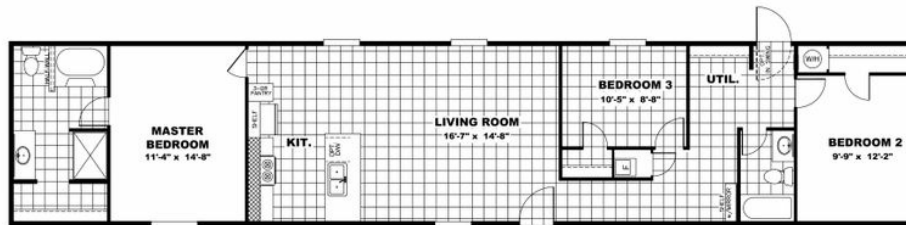

VICTORY PLUS

VICTORY PLUS Model number:

3 beds • 2 baths • 1165 sq.ft. • 16' width • 76' depth

Our home building facilities invest in continuous product and process improvements. Plans, dimensions, features, materials, specifications and availability are subject to change without notice or obligation. Renderings and floor plans are representative likenesses of our homes and may differ from the actual homes. We invite you to tour a Home Center near you and inspect the highest value in quality housing available or call (252) 316-8245 to speak with a Home Consultant. Copyright 2017, CMH. All rights reserved.

**VICTORY PLUS** Model number:**3 beds • 2 baths • 1165 sq.ft. • 16' width • 76' depth**

Our home building facilities invest in continuous product and process improvements. Plans, dimensions, features, materials, specifications and availability are subject to change without notice or obligation. Renderings and floor plans are representative likenesses of our homes and may differ from the actual homes. We invite you to tour a Home Center near you and inspect the highest value in quality housing available or call (252) 316-8245 to speak with a Home Consultant. Copyright 2017, CMH. All rights reserved.