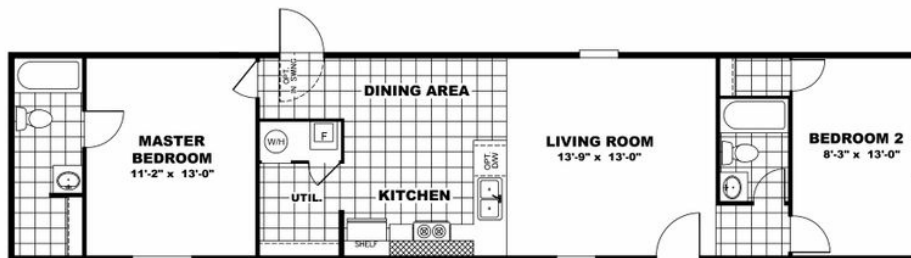

**DELIGHT** Model number:**2 beds • 2 baths • 820 sq.ft. • 14' width • 60' depth**

Our home building facilities invest in continuous product and process improvements. Plans, dimensions, features, materials, specifications and availability are subject to change without notice or obligation. Renderings and floor plans are representative likenesses of our homes and may differ from the actual homes. We invite you to tour a Home Center near you and inspect the highest value in quality housing available or call (252) 316-8245 to speak with a Home Consultant. Copyright 2017, CMH. All rights reserved.