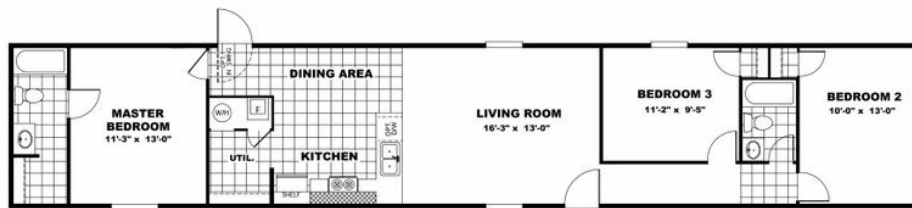

**GLORY** Model number: 36TRS14763BH20**3 beds • 2 baths • 1064 sq.ft. • 14' width • 76' depth**

Our home building facilities invest in continuous product and process improvements. Plans, dimensions, features, materials, specifications and availability are subject to change without notice or obligation. Renderings and floor plans are representative likenesses of our homes and may differ from the actual homes. We invite you to tour a Home Center near you and inspect the highest value in quality housing available or call (252) 316-8245 to speak with a Home Consultant. Copyright 2017, CMH. All rights reserved.